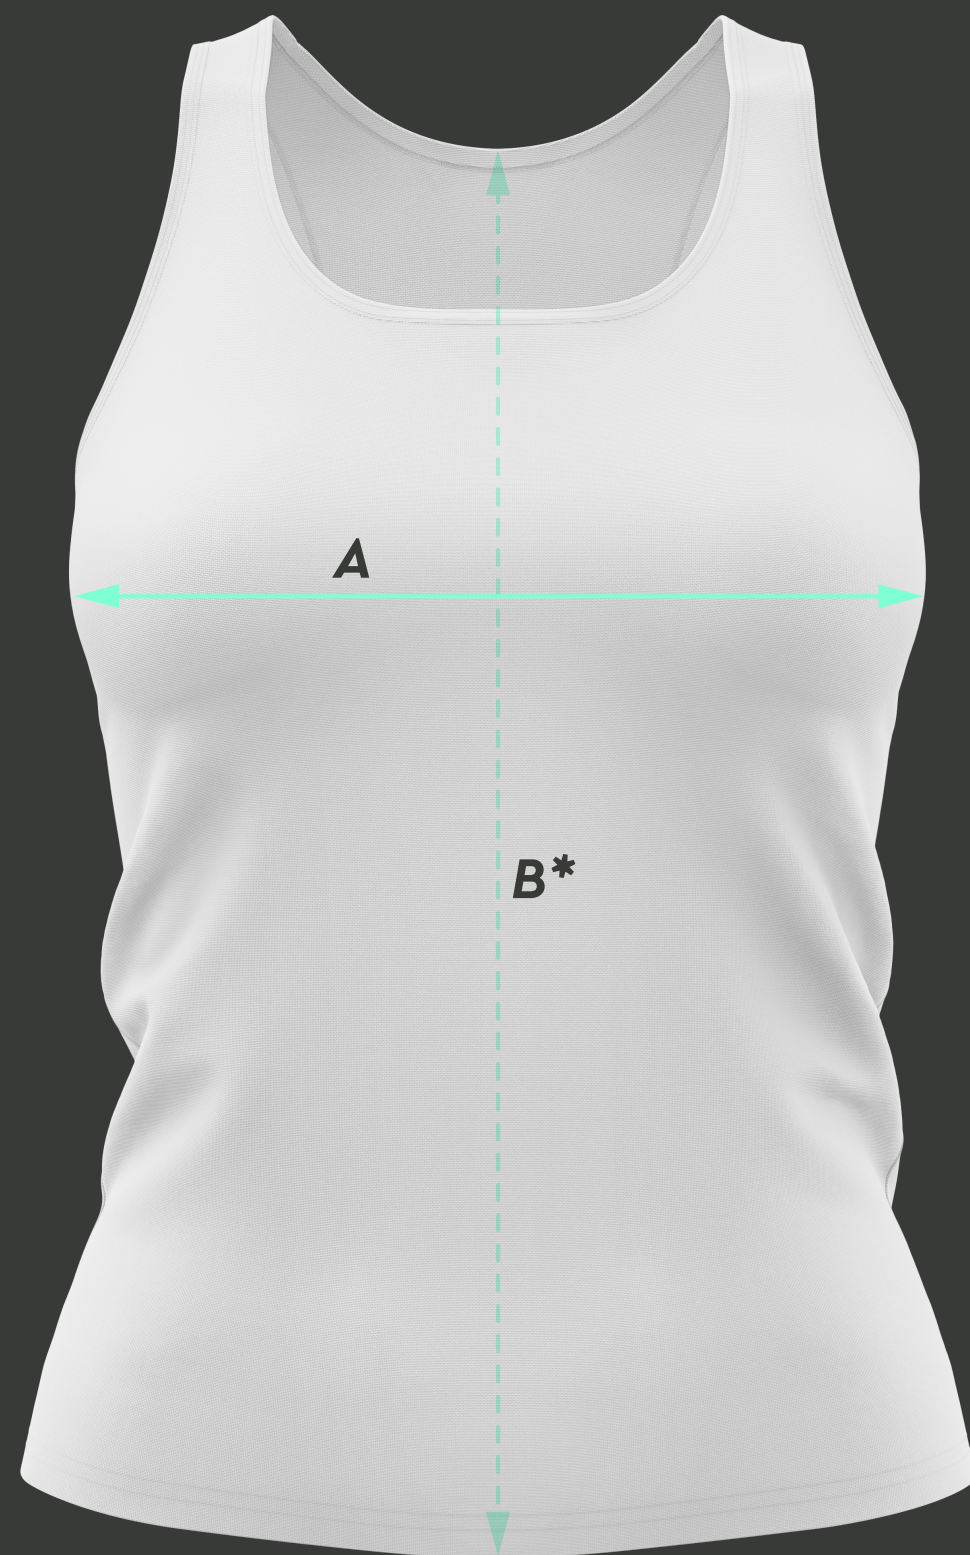

WOMENS SPORTS VEST.
WOMENS SPORTS VEST.
WOMENS SPORTS VEST.

	A	B
XS	42cm	62cm
Small	46cm	64cm
Medium	50cm	67cm
Large	56cm	69cm
XL	60cm	72cm
2XL	63cm	73cm

*MEASUREMENT FROM REVERSE SIDE OF GARMENT.

ALL MEASUREMENTS ARE IN CM. ALL GARMENTS MAY HAVE A +/- 2CM TOLERANCE AFTER STITCHING.