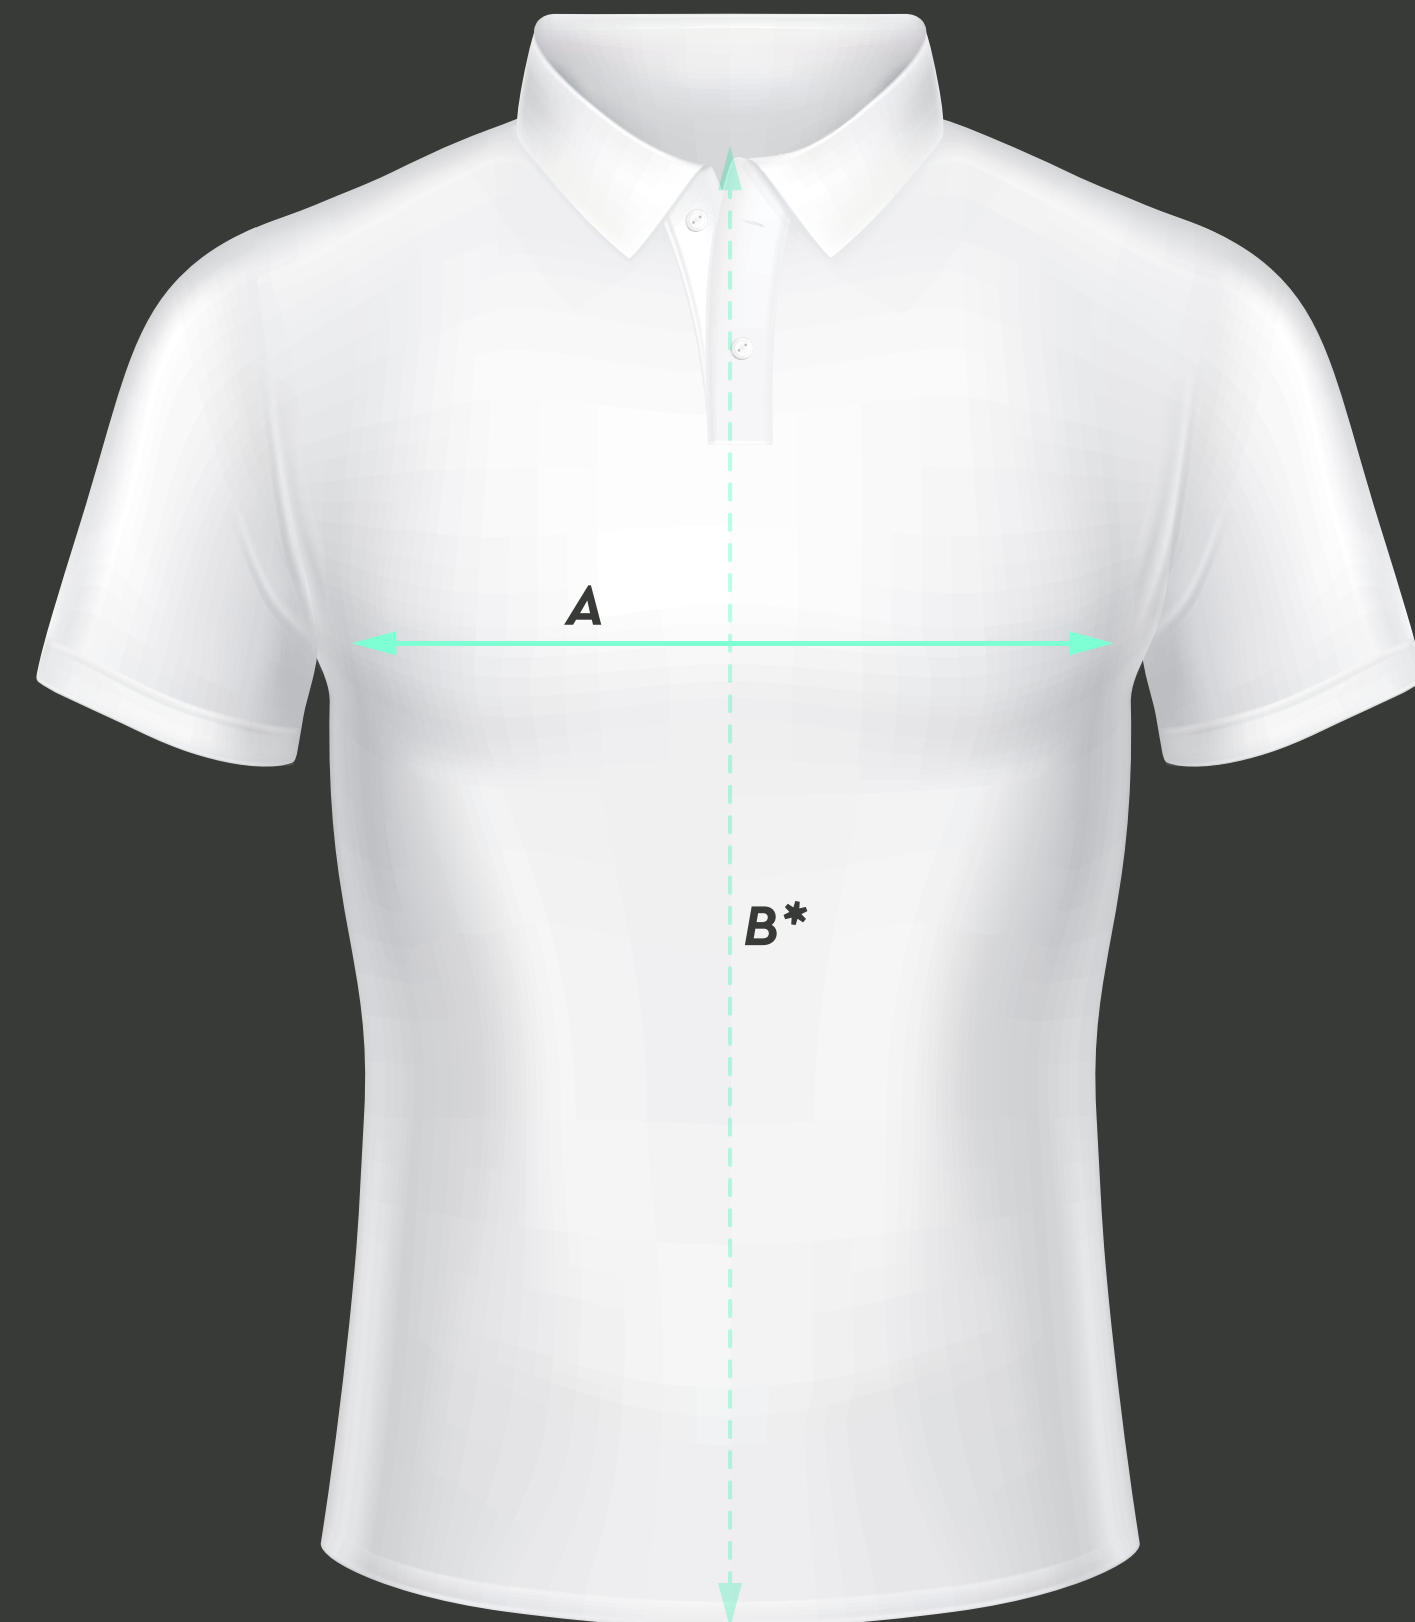

UNISEX POLO SHIRT.  
UNISEX POLO SHIRT.  
UNISEX POLO SHIRT.

	A	B
Small	19"	26.5"
Medium	20.5"	28"
Large	22"	29.5"
XL	23"	31"
2XL	24.5"	32.5"
3XL	26"	33.5"
4XL	27.5"	34.5"
5XL	29"	34.5"
6XL	30.5"	34.5"

\*MEASUREMENT FROM REVERSE SIDE OF GARMENT.

ALL MEASUREMENTS ARE IN CM. ALL GARMENTS MAY HAVE A +/- 2CM TOLERANCE AFTER STITCHING.