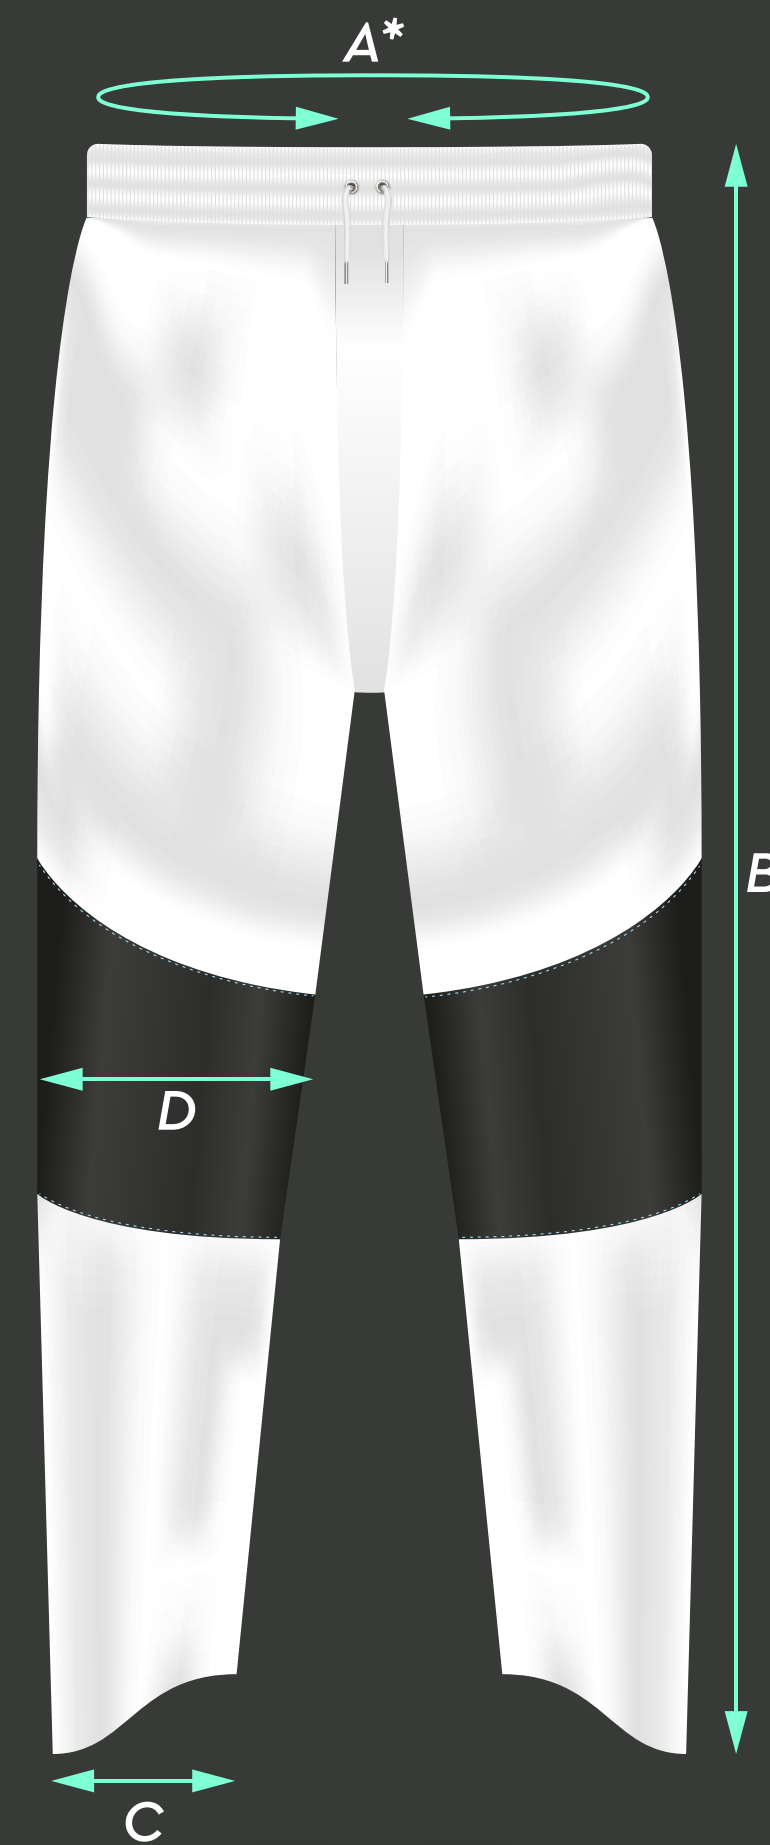

TAPERED HOCKEY LONG PANTS.
 TAPERED HOCKEY LONG PANTS.
 TAPERED HOCKEY LONG PANTS.

	A	B	C	D
Youth S	21"	86cm	17cm	24cm
Youth M	23"	90cm	18cm	25cm
Youth L	25"	94cm	19cm	26cm
Youth XL	27"	98cm	20cm	27cm
Small	30"	102cm	21cm	28cm
Medium	32"	106cm	22cm	30cm
Large	34"	110cm	23cm	31cm
XL	36"	114cm	24cm	32cm
2XL	38"	118cm	25cm	34cm

*TYPICAL WAIST SIZE

ALL MEASUREMENTS ARE IN CM. ALL GARMENTS MAY HAVE A +/- 2CM TOLERANCE AFTER STITCHING.