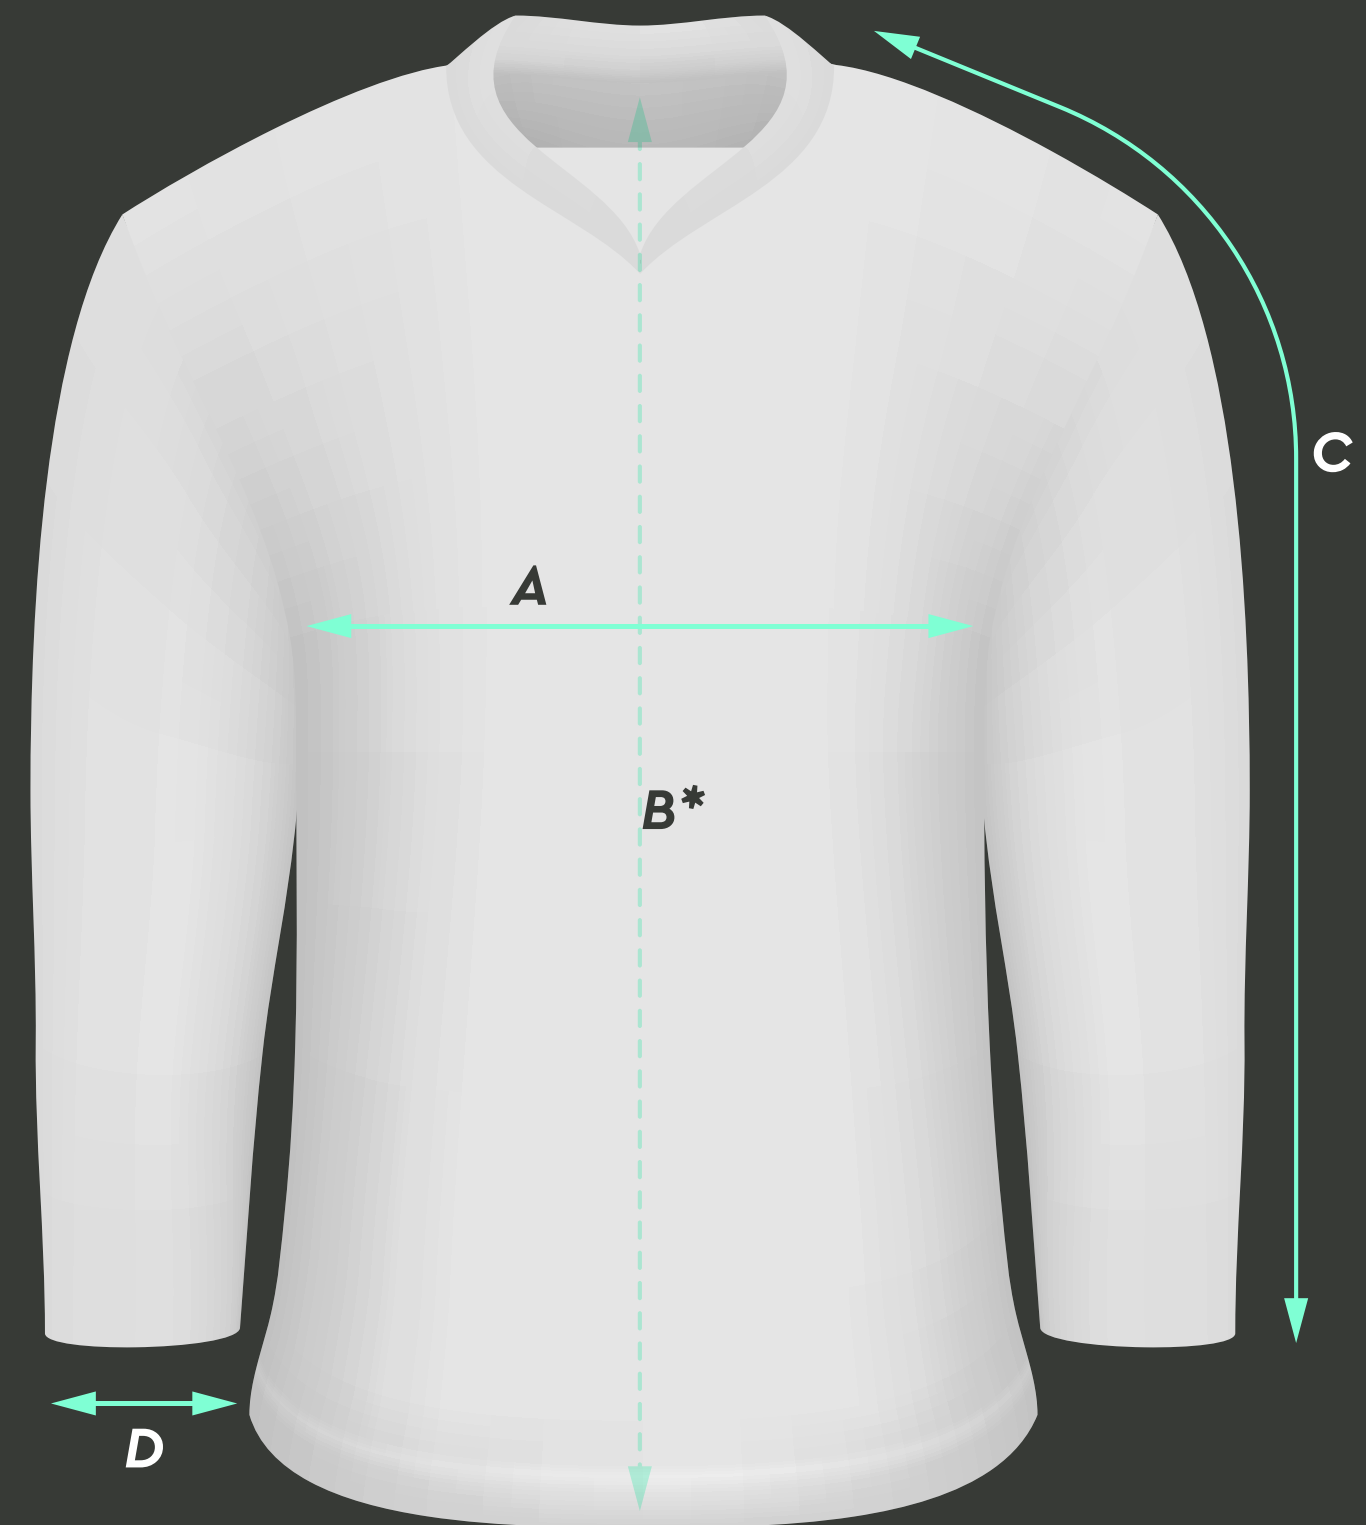

	A	B	C	D
Youth S	45cm	62cm	40cm	12cm
Youth M	49cm	65cm	41cm	13cm
Youth L	54cm	69cm	42cm	13cm
Youth XL	59cm	72cm	44cm	14cm
Small	61cm <small>65cm</small>	75cm <small>80cm</small>	46cm <small>44cm</small>	15cm <small>16cm</small>
Medium	63cm <small>70cm</small>	78cm <small>83cm</small>	48cm <small>45cm</small>	16cm <small>17cm</small>
Large	65cm <small>75cm</small>	82cm <small>86cm</small>	50cm <small>46cm</small>	16cm <small>18cm</small>
XL	67cm <small>80cm</small>	86cm <small>89cm</small>	52cm <small>47cm</small>	17cm <small>19cm</small>
2XL	70cm <small>85cm</small>	90cm <small>92cm</small>	54cm <small>48cm</small>	17cm <small>20cm</small>
3XL	73cm	94cm	56cm	18cm
4XL	76cm	96cm	58cm	18cm
5XL	79cm	96cm	58cm	18cm

INLINE HOCKEY JERSEY.  
 INLINE HOCKEY JERSEY.  
 INLINE HOCKEY JERSEY.

Goalie Jerseys available in: Small, Medium, Large, XL, 2XL  
 Goalie Jersey Measurements are marked in red.

\* MEASUREMENT FROM REVERSE BACK OF NECK.

ALL MEASUREMENTS ARE IN CM. ALL GARMENTS MAY HAVE A +/- 2CM TOLERANCE AFTER STITCHING.