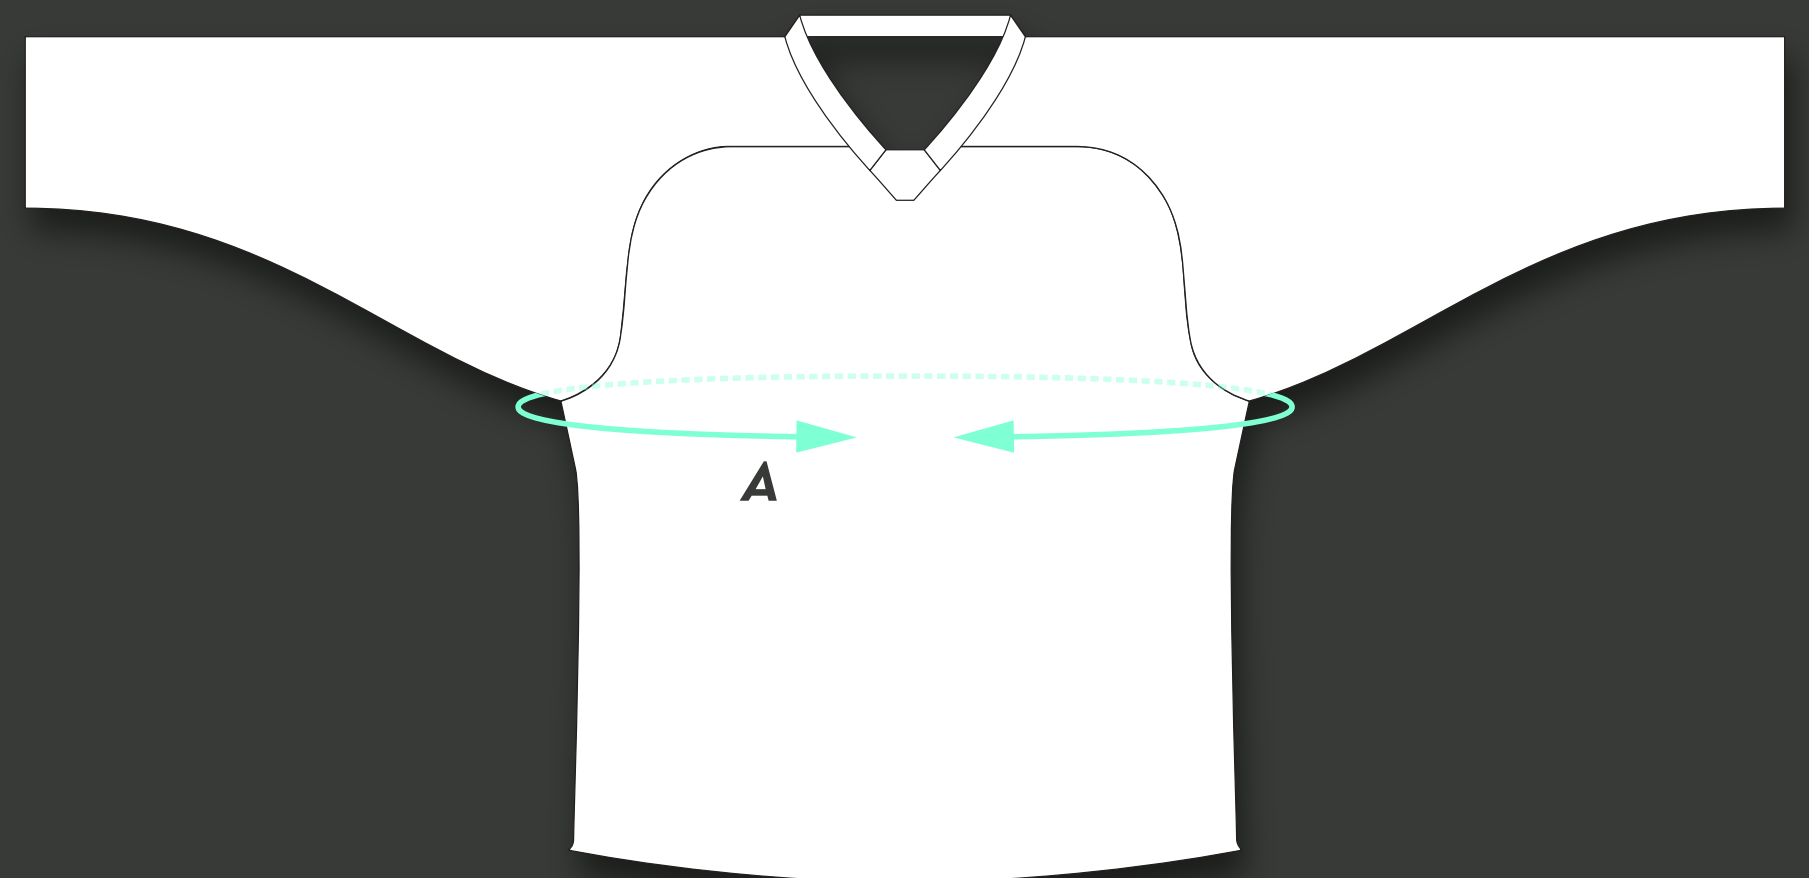

YOUNG GUNS SPORTS

	A Measurement
Toddler	12-24 Months
Youth XS (5-6 Years)	22-24"
Youth S (6-7 Years)	25-27"
Youth M (8-9 Years)	28-30"
Youth L (10-11 Years)	31-33"
Youth XL (12-13 Years)	34-36"
Small	35-37"
Medium	38-40"
Large	41-43"
XL	44-46"
2XL	47-49"
3XL	50-52"
4XL	53-55"
5XL	56-60"

INLINE HOCKEY JERSEY.
 INLINE HOCKEY JERSEY.
 INLINE HOCKEY JERSEY.

**All sizes are a rough guide only and are true to UK standard sizes.*

For youth sizes, these are only recommended ages. All children are different shapes and size due to different growth rates.

Please take into consideration the brand and fit of any sport specific armour and how these Jerseys will fit over the top of the armour. Goalie fit jerseys are a different construction to accommodate for the larger armour. Goalie Jerseys are available in Small - 2XL.