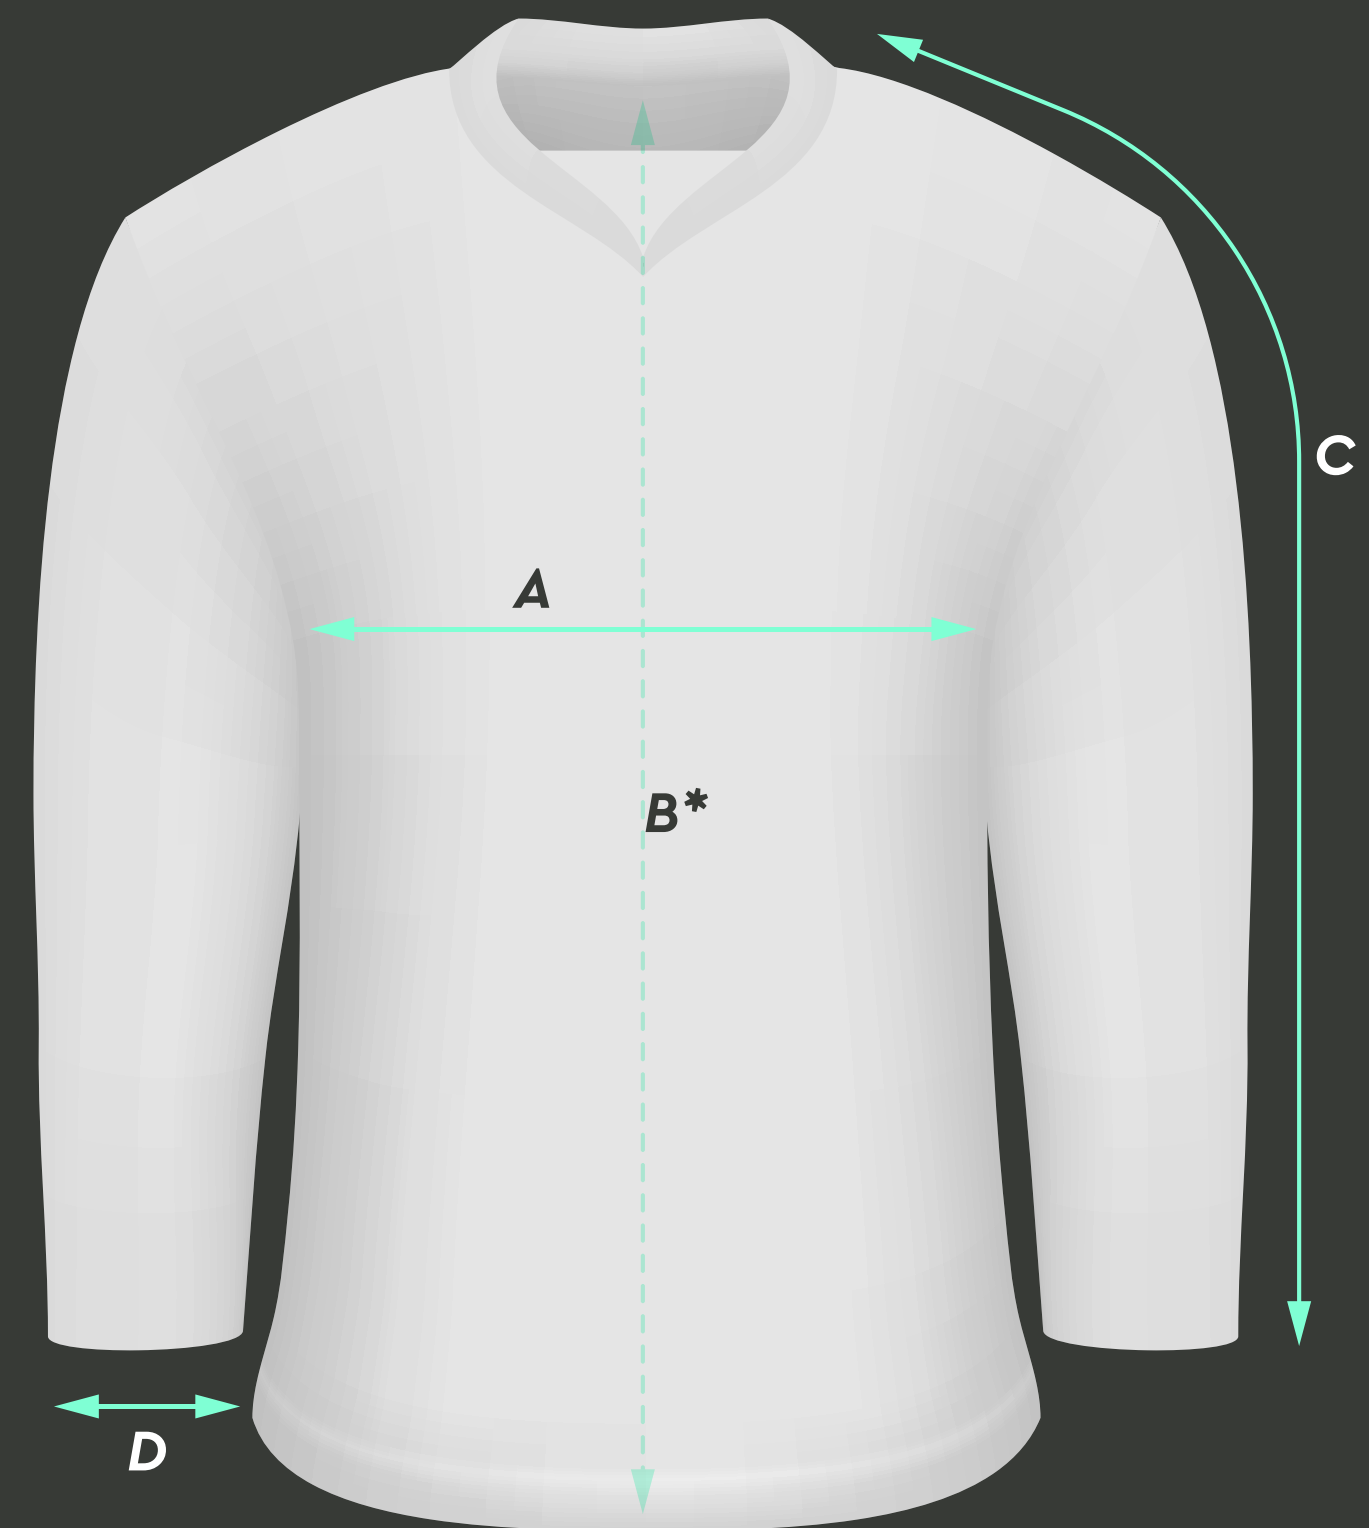

ICE HOCKEY JERSEY.
ICE HOCKEY JERSEY.
ICE HOCKEY JERSEY.

	A	B	C	D
Youth S	45cm	62cm	40cm	12cm
Youth M	49cm	65cm	41cm	13cm
Youth L	54cm	69cm	42cm	13cm
Youth XL	59cm	72cm	44cm	14cm
Small	61cm <small>65cm</small>	75cm <small>80cm</small>	46cm <small>44cm</small>	15cm <small>16cm</small>
Medium	63cm <small>70cm</small>	78cm <small>83cm</small>	48cm <small>45cm</small>	16cm <small>17cm</small>
Large	65cm <small>75cm</small>	82cm <small>86cm</small>	50cm <small>46cm</small>	16cm <small>18cm</small>
XL	67cm <small>80cm</small>	86cm <small>89cm</small>	52cm <small>47cm</small>	17cm <small>19cm</small>
2XL	70cm <small>85cm</small>	90cm <small>92cm</small>	54cm <small>48cm</small>	17cm <small>20cm</small>
3XL	73cm	94cm	56cm	18cm

Goalie Jerseys available in: Small, Medium, Large, XL, 2XL
Goalie Jersey Measurements are marked in red.

* MEASUREMENT FROM REVERSE BACK OF NECK.

ALL MEASUREMENTS ARE IN CM. ALL GARMENTS MAY HAVE A +/- 2CM TOLERANCE AFTER STITCHING.