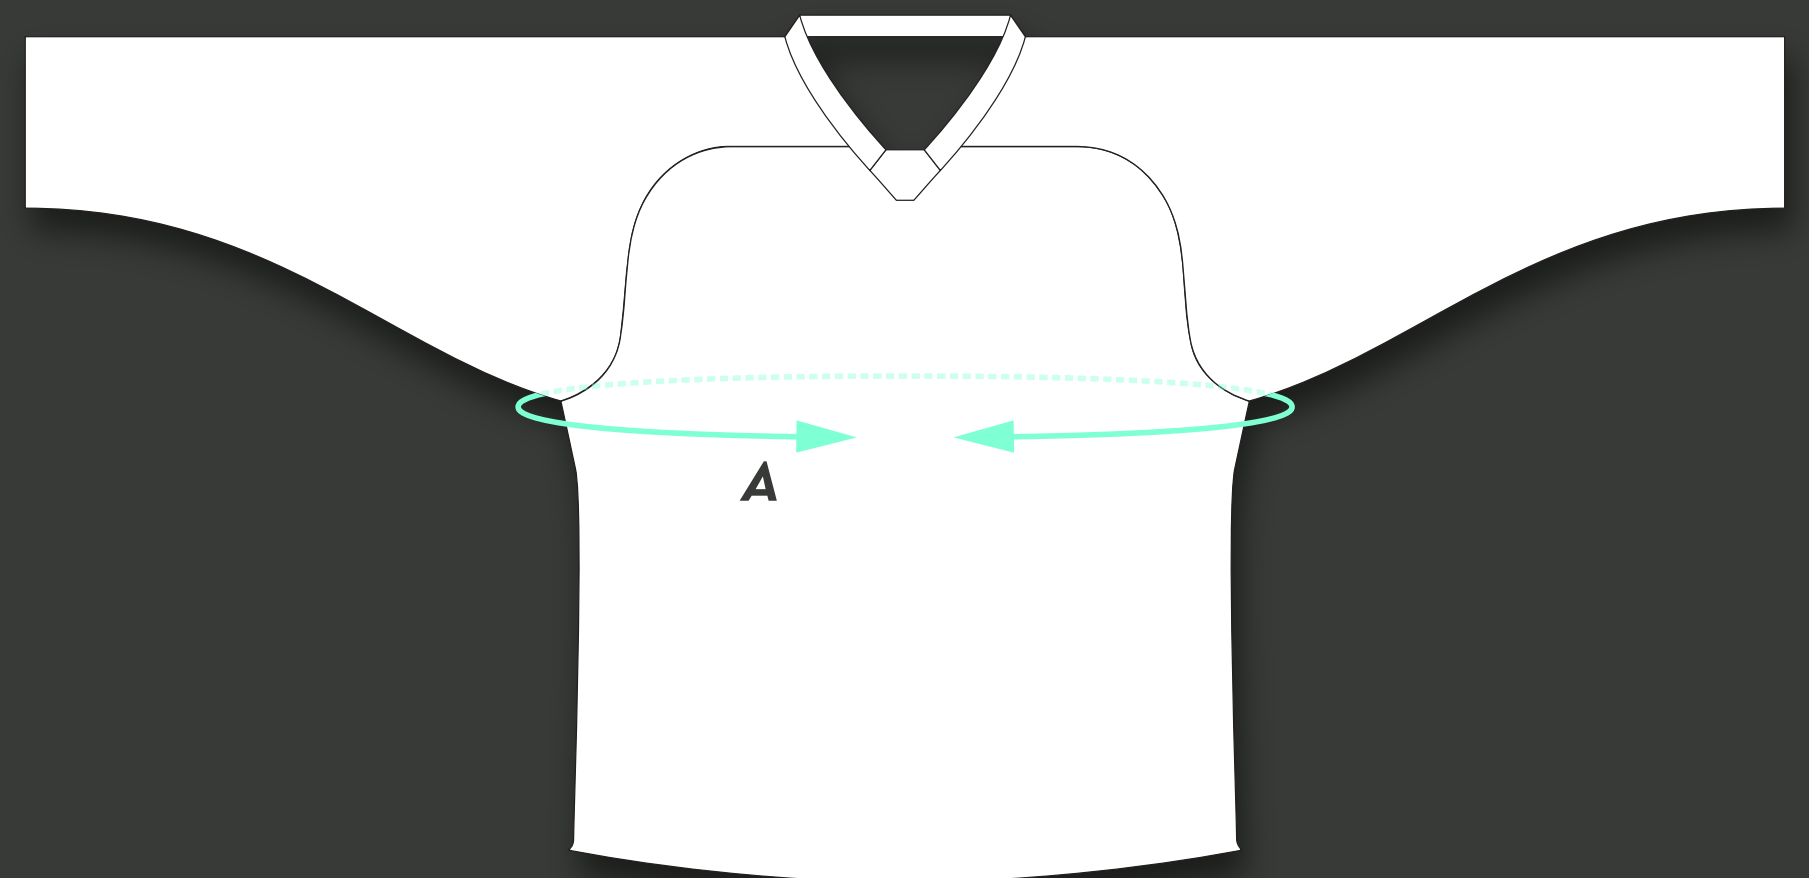

	A Measurement
Toddler	12-24 Months
Youth XS (5-6 Years)	22-24"
Youth S (6-7 Years)	25-27"
Youth M (8-9 Years)	28-30"
Youth L (10-11 Years)	31-33"
Youth XL (12-13 Years)	34-36"
Small	35-37"
Medium	38-40"
Large	41-43"
XL	44-46"
2XL	47-49"
3XL	50-52"
4XL	53-55"
5XL	56-60"

ICE HOCKEY JERSEY.
ICE HOCKEY JERSEY.
ICE HOCKEY JERSEY.

**All sizes are a rough guide only and are true to UK standard sizes.*

For youth sizes, these are only recommended ages. All children are different shapes and size due to different growth rates.

Please take into consideration the brand and fit of any sport specific armour and how these Jerseys will fit over the top of the armour. Goalie fit jerseys are a different construction to accommodate for the larger armour. Goalie Jerseys are available in Small - 2XL.